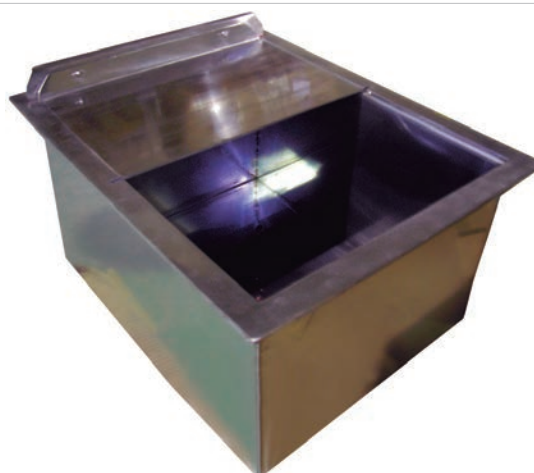

Coin and Package Transfer Trays

Pasamonedas y Pasapaquetes · Passe-Monnaies et Passe-Paquets

STAINLESS STEEL COIN TRANSFER TRAY

It was around **1990** when **CBC** made its first **coin transfer tray** giving a solution to many commercial outlets requiring a **secure system** to exchange **documents** and **coins** with their customers (petrol stations, pharmacies, lottery outlets, bank offices, payment offices, ...).

FEATURES:

- Coin transfer tray in **different sizes** and **depths**.
- **Several finishes** available.
- Made **with** or **without cover**.
- Made of **stainless steel AISI 304**.

STAINLESS STEEL PACKAGE TRANSFER TRAY

We also have **package transfer trays** for the exchange of large **volume products**.

FEATURES:

- Package transfer trays with **different sizes** and **depths**.
- **Several finishes** available.
- Made of **stainless steel AISI 304**.
- A **built in tray for passing coins** can be incorporated.