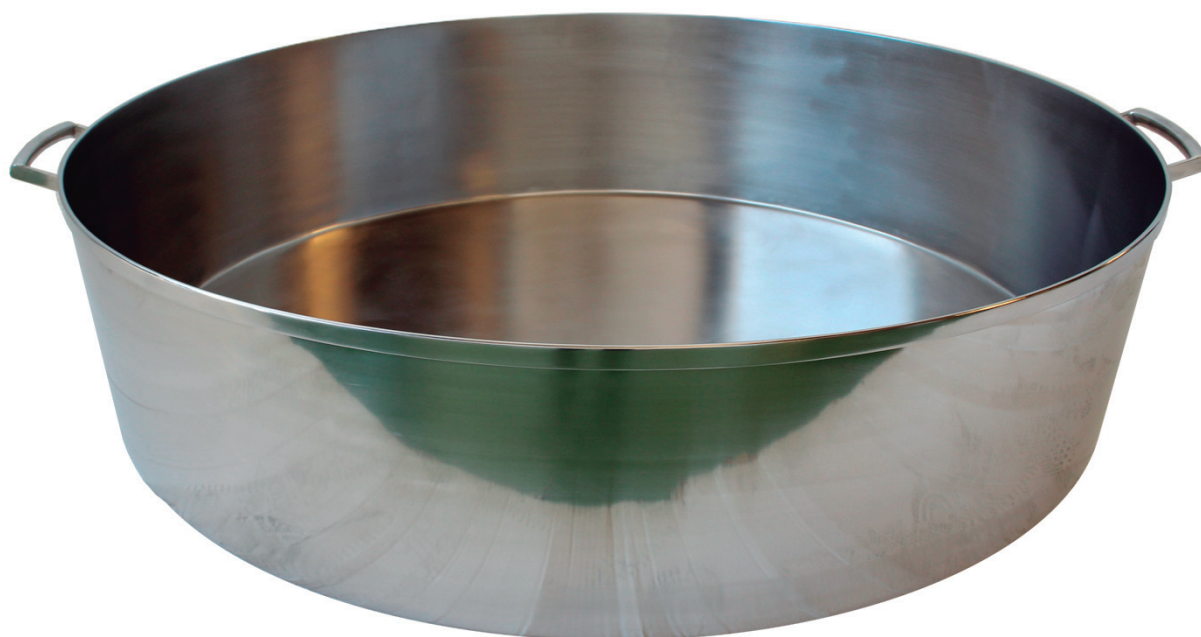

Open Cone Paella Pan

Paellera Troncocónica · Poêle à Paella Cylindro-conique

Open cone paella pan, available in many sizes.

- We make it adapting it to our customer needs, the dimensions chart is provided as example.
- The number of **handles** of the **paella pans** depends on the **diameter** and on our **customer's needs**.

Stock Paella Pan

Paellera Recta · Poêle à Paella Plate

Stock **paella pan**, available in many sizes.

- We make it adapting it to our customer needs, the dimensions chart is provided as example.
- The number of **handles** of the **paella pans** depends on the **diameter** and on our **customer's needs**.