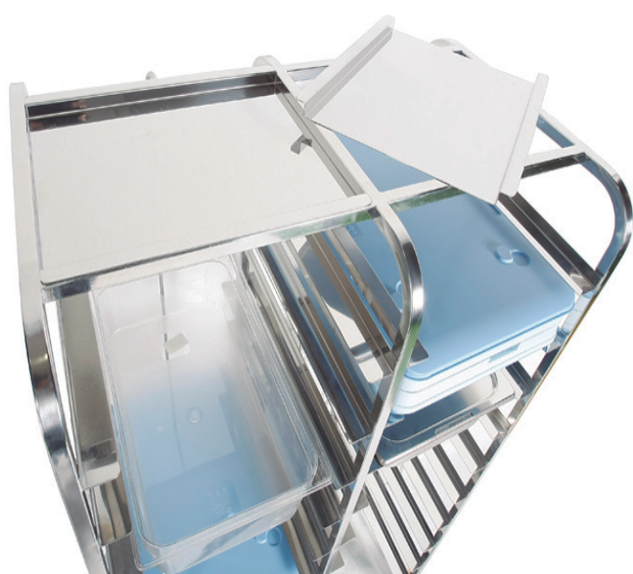

For Self-service trays

Para Bandejas Autoservicio
Pour plateaux de Self-service

- Distance between rails **125 mm**.
- Fully made of **stainless steel 18/10, Aisi 304**.
- **Mirror or satin high quality polished**.
- Rails of **Stainless Steel 18/10, Aisi 304**.
- With **end stop** in one of the sides.
- **With rotating wheels**: 2 with break and 2 without break.

* Measures expressed in millimeters.

• The distance between the rails is **125 mm**.

TRANSPORT AND PRESERVE

FOR SELF-SERVICE TRAYS

TRANSPORT TROLLEYS WITH RAILS FOR SELF-SERVICES TRAYS				
REF.	BODIES	TRAY	TRAYS	DIMENSIONS WITH WHEELS BG x WIDTH x HEIGHT
		BODY	TOTAL	
0070230	1	25	25	435 x 435 x 1510
0070231	2	25	50	435 x 845 x 1510
0070232	2	50	100	795 x 845 x 1510

* Measures expressed in millimeters.

OPTIONS

- Trolley closed in any of the sides.
- Placing of **doors**.
- Adjustable seals in 1 or 2 sides.
- **Upper trays**: to place documents or auxiliary equipment.

For Self-service Trays
Para Bandejas de Autoservicio
Pour Plateaux Self-service

- Designed to **dry trays**.
- Fully made of **stainless steel 18/10, Aisi 304**.
- Made by **certified welders**.
- **Mirror or satin high quality polished**.
- **With four wheels:** 2 fix and 2 rotating with break.